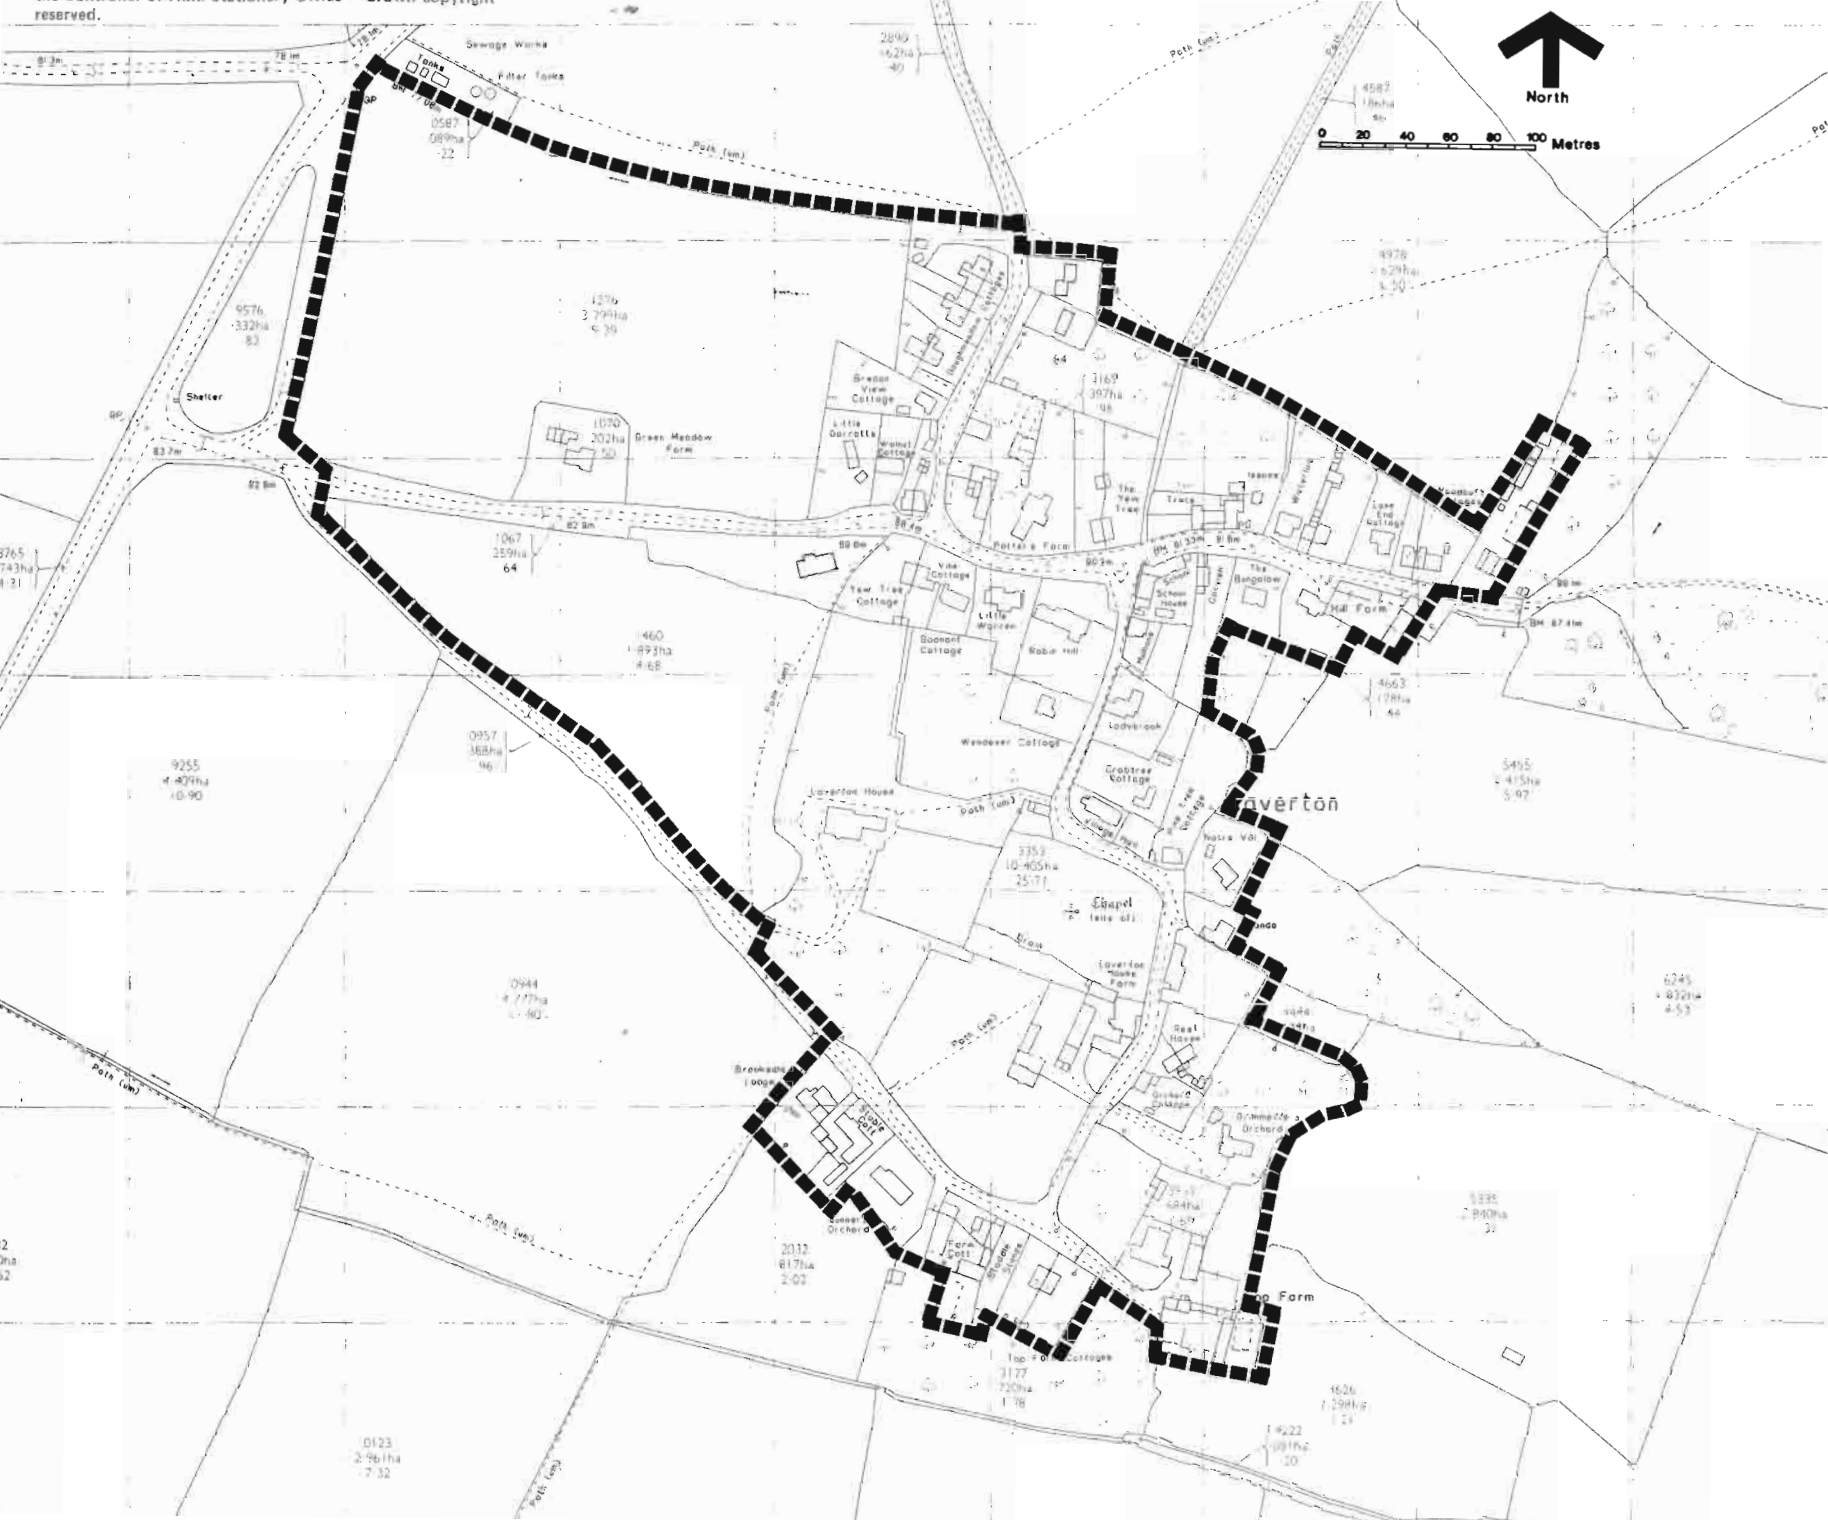

TOWN AND COUNTRY  
PLANNING ACT, 1971  
as amended by the  
TOWN AND COUNTRY  
AMENITIES ACT, 1974

# LAVERTON

Conservation Area

DESIGNATION DATE :  
11th OCTOBER, 1977

A.A. Whitworth,  
Dip.T.P.,F.R.T.P.I.,C.Eng.,M.I.Mun.E.,  
Borough Planning Officer,  
Tewkesbury Borough Council,  
Council Offices,  
Gloucester Road,  
Tewkesbury