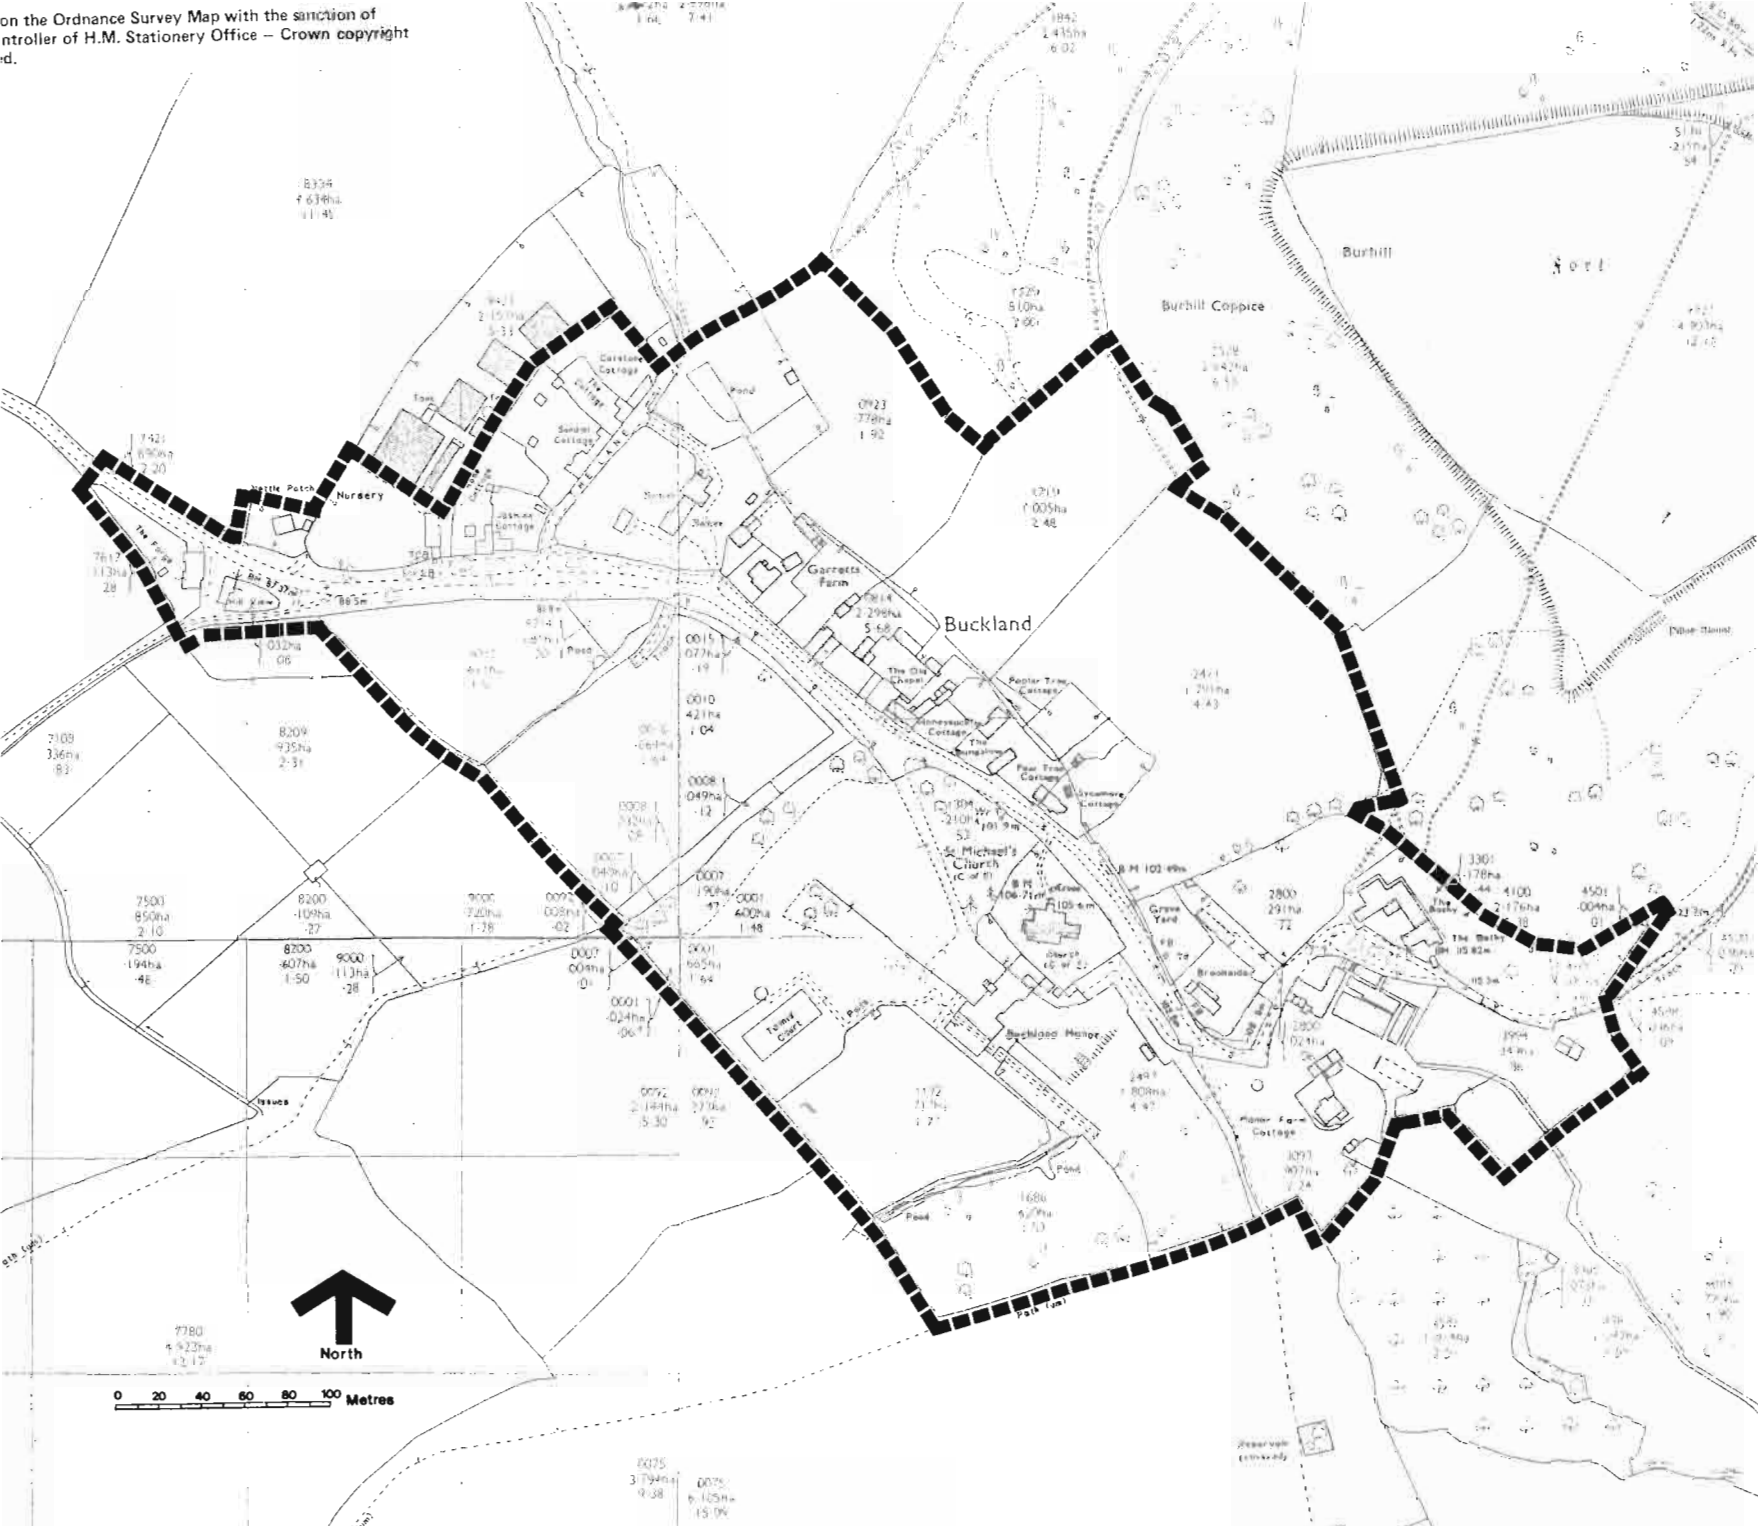

TOWN AND COUNTRY  
PLANNING ACT, 1971  
as amended by the  
TOWN AND COUNTRY  
AMENITIES ACT, 1974

**BUCKLAND**  
Conservation Area

 Boundary of Conservation Area

DESIGNATION DATE :  
11th OCTOBER, 1977

A.A. Whitworth  
Dip.T.P., F.R.T.P.I., C.Eng., M.I.Mun.E.,  
Borough Planning Officer,  
Tewkesbury Borough Council,  
Council Offices,  
Gloucester Road,  
Tewkesbury